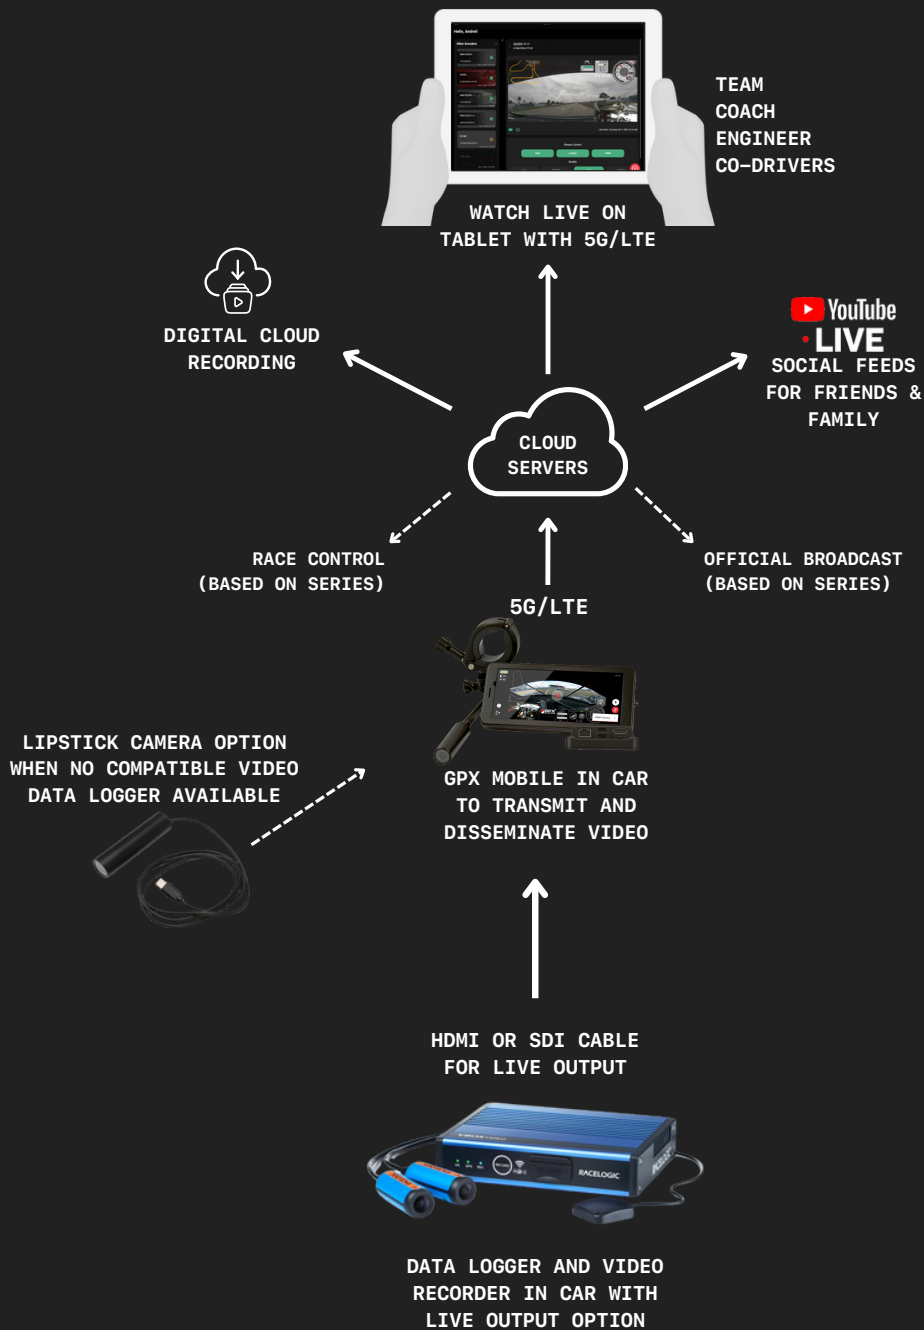

## LIVE ONBOARD VIDEO KIT

All-in-one form factor makes installation and moving a breeze

Features HDMI and SDI inputs for compatibility with data-logger systems like VBOX HD2

Included Lipstick Camera for maximum versatility

Remote Start/Stop/Settings control from GPX Dash

Internal battery for 2-3 hours of viewing

Optional power charging harness for onboard charging

STARTING AT  
**\$2,500**

## GPX MOBILE KIT FEATURES

Portable and  
easy to use

Enhanced 5G  
Connectivity

View in GPX  
Dash

HDMI and SDI  
Inputs

## KIT INCLUDES

GPX Mobile Device

Compact soft-sided travel case

Lipstick camera

Lipstick camera extension

Rigid 1/4-20" mounting system

Vibration dampening roll bar mount

HDMI Cable