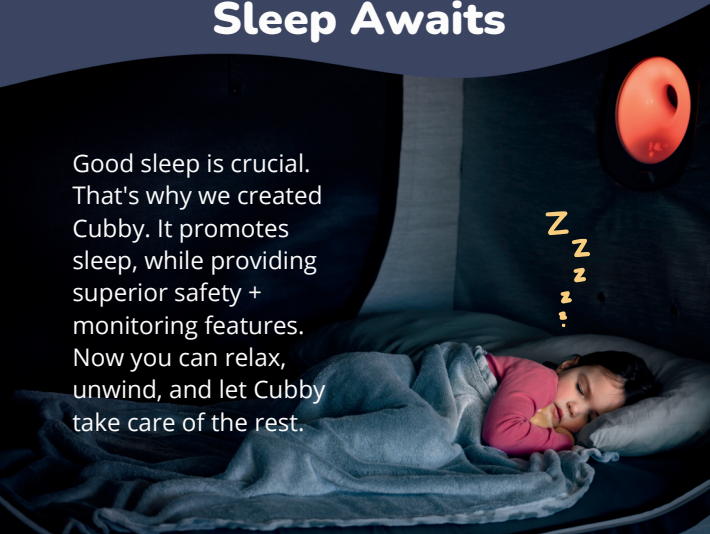

# A Good Night's Sleep Awaits

Good sleep is crucial. That's why we created Cubby. It promotes sleep, while providing superior safety + monitoring features. Now you can relax, unwind, and let Cubby take care of the rest.

## Sleep

The canopy, soothing circadian light, and relaxing sounds help your child calm down faster and sleep longer.

## Safety

Padded walls, safety doors, and monitoring system with alerts provide 24/7 security for your loved one.

## Sensory

Cubby creates a comfortable and calming environment that enables self regulation and minimizes meltdowns.

★★★★★ 100+ Five Star Reviews

"We love our Cubby! We recommend it to everyone who needs a safe sleep bed!" Jesse R.